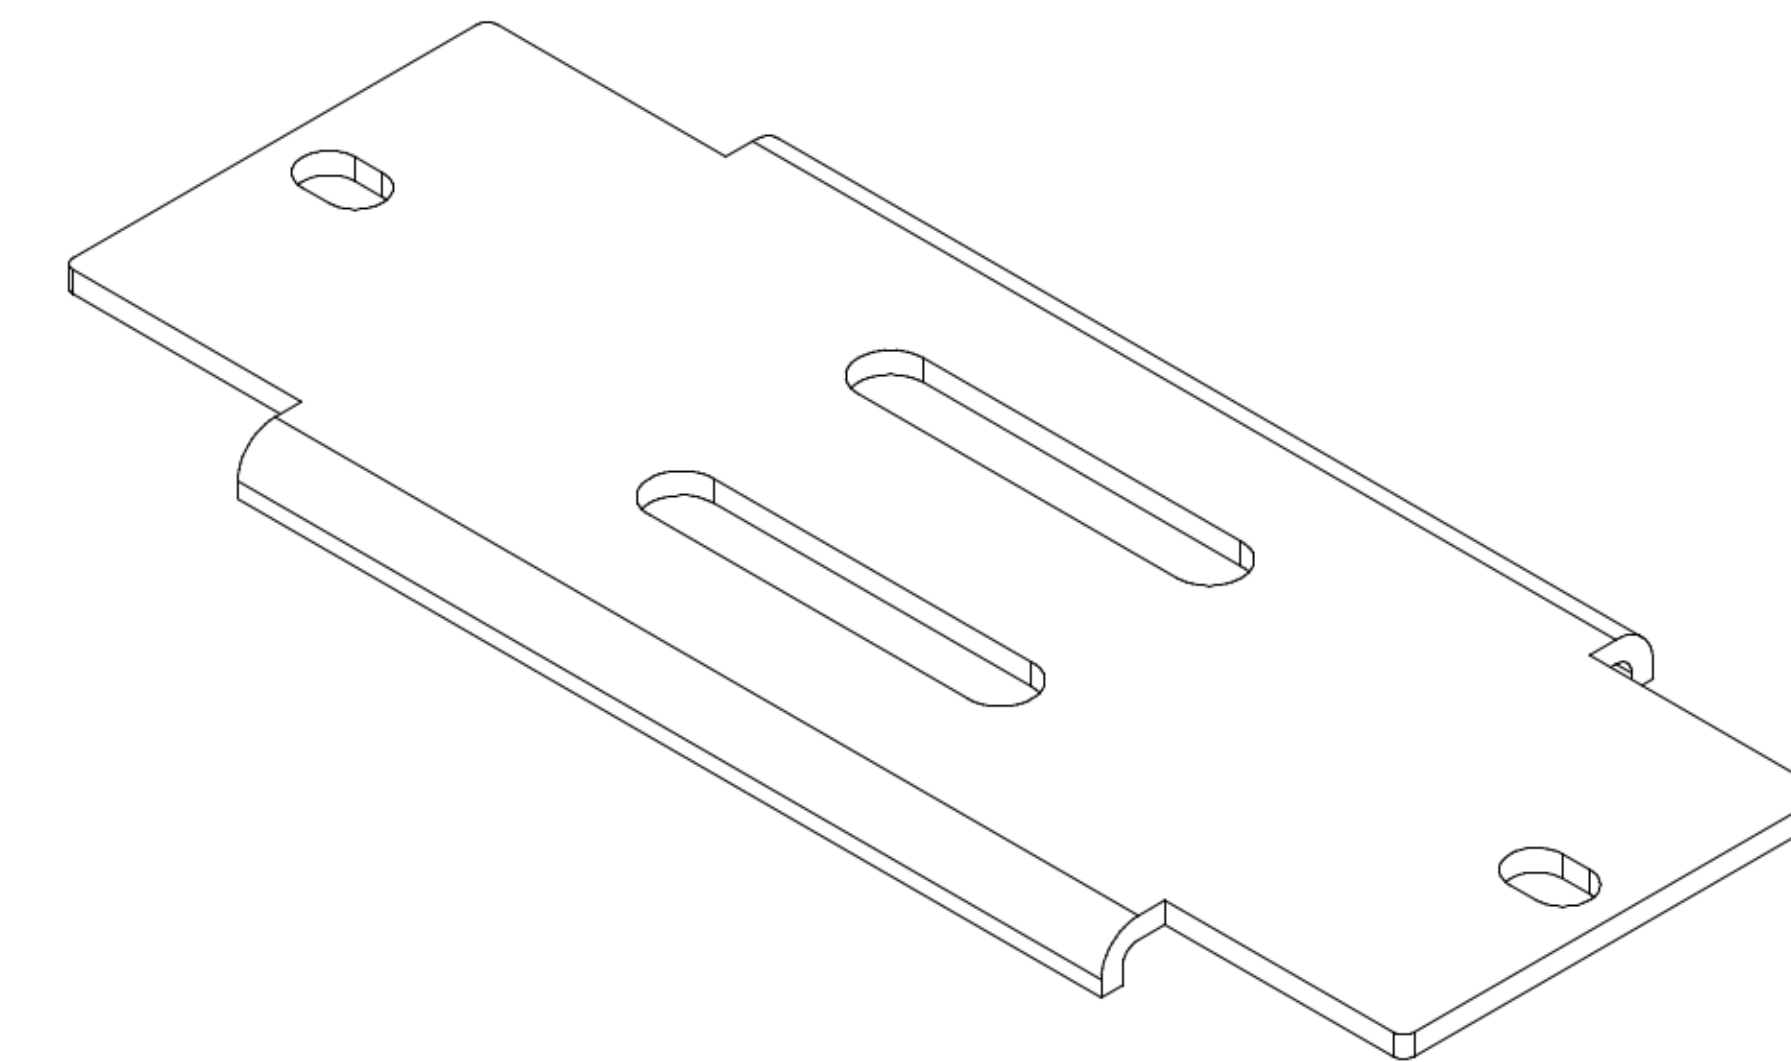

material: aluminium 2,0 mm powdercoated black

ROCKBOARD FRAME 2 XL