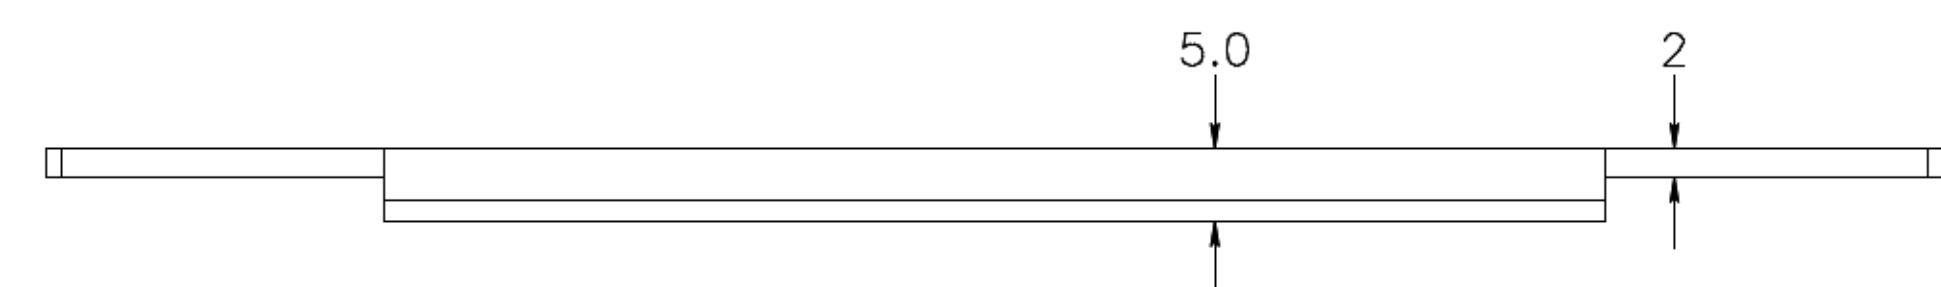

material: aluminium 2,0 mm powdercoated black

ROCKBOARD FRAME 2 XL