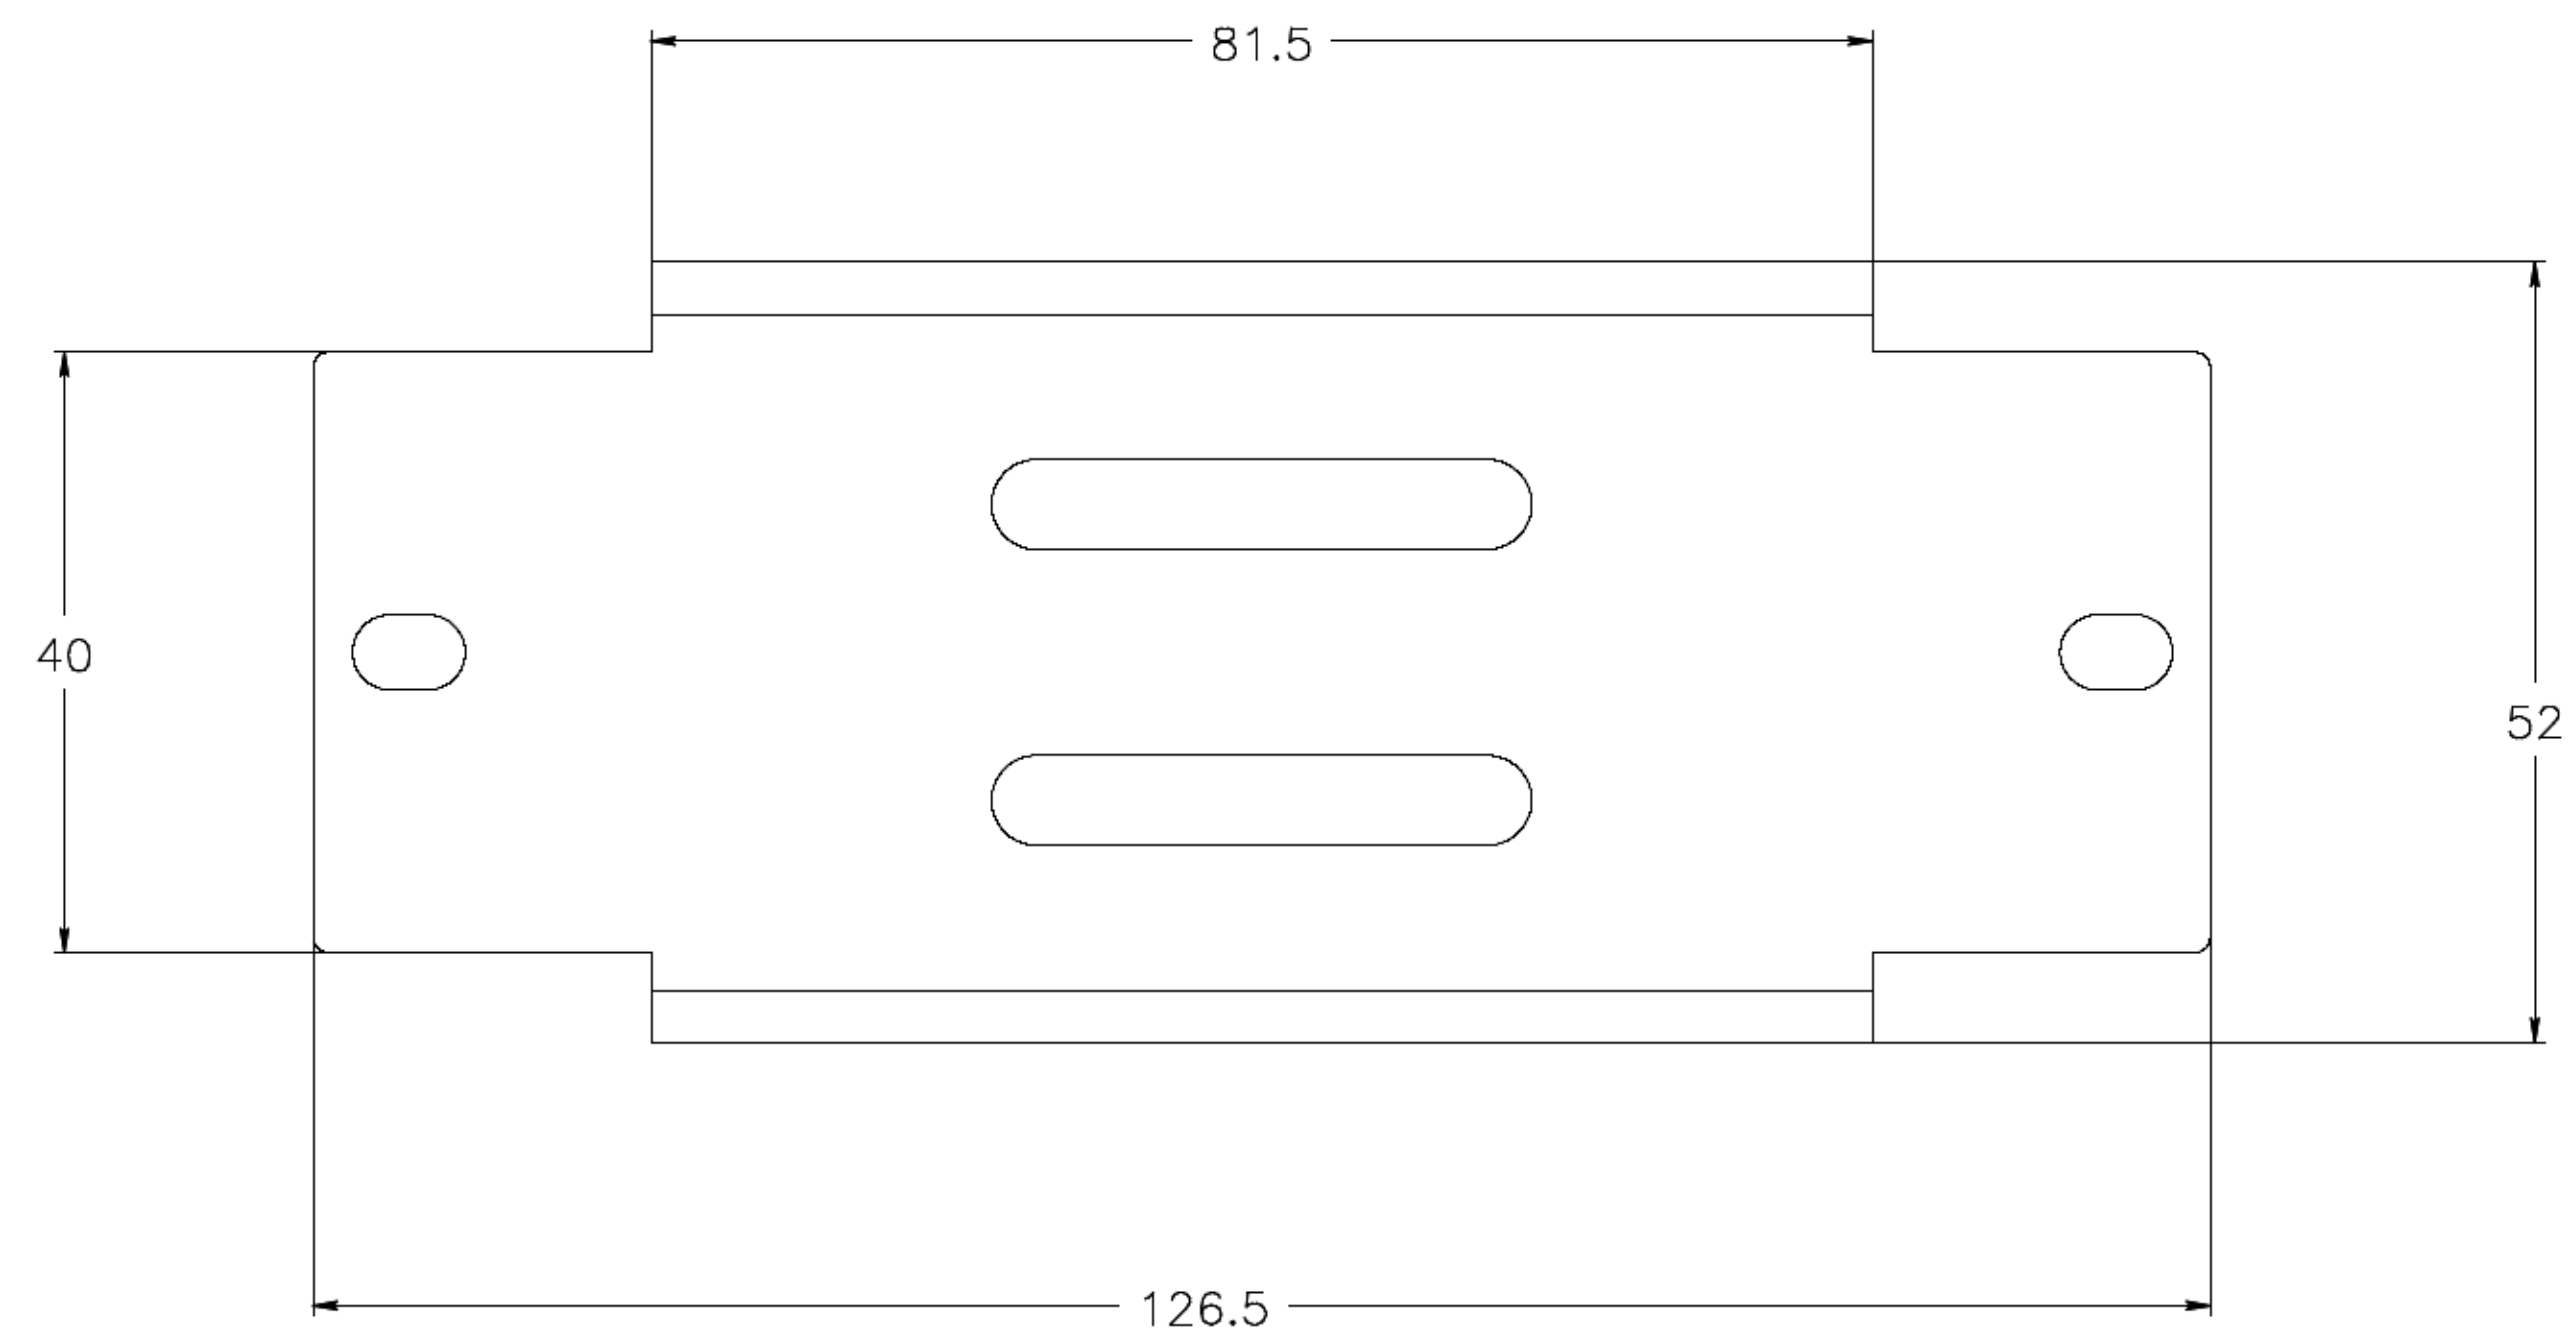

material: aluminium 2,0 mm powdercoated black

ROCKBOARD FRAME 2 XL