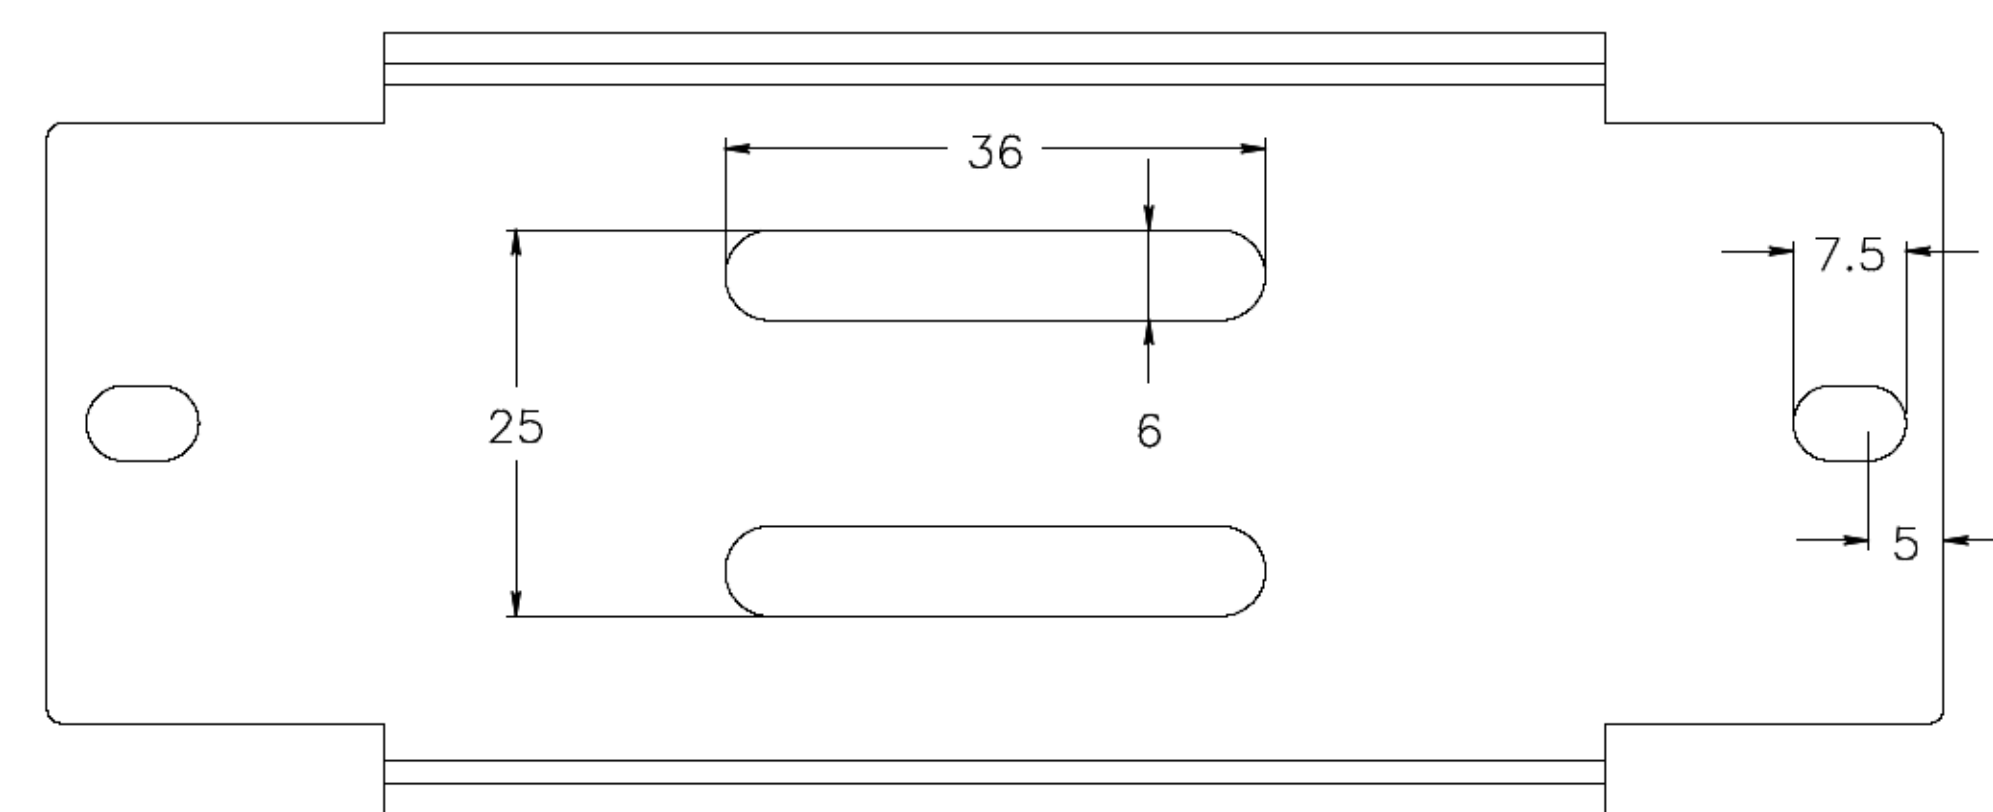

material: aluminium 2,0 mm powdercoated black

ROCKBOARD FRAME 2 XL